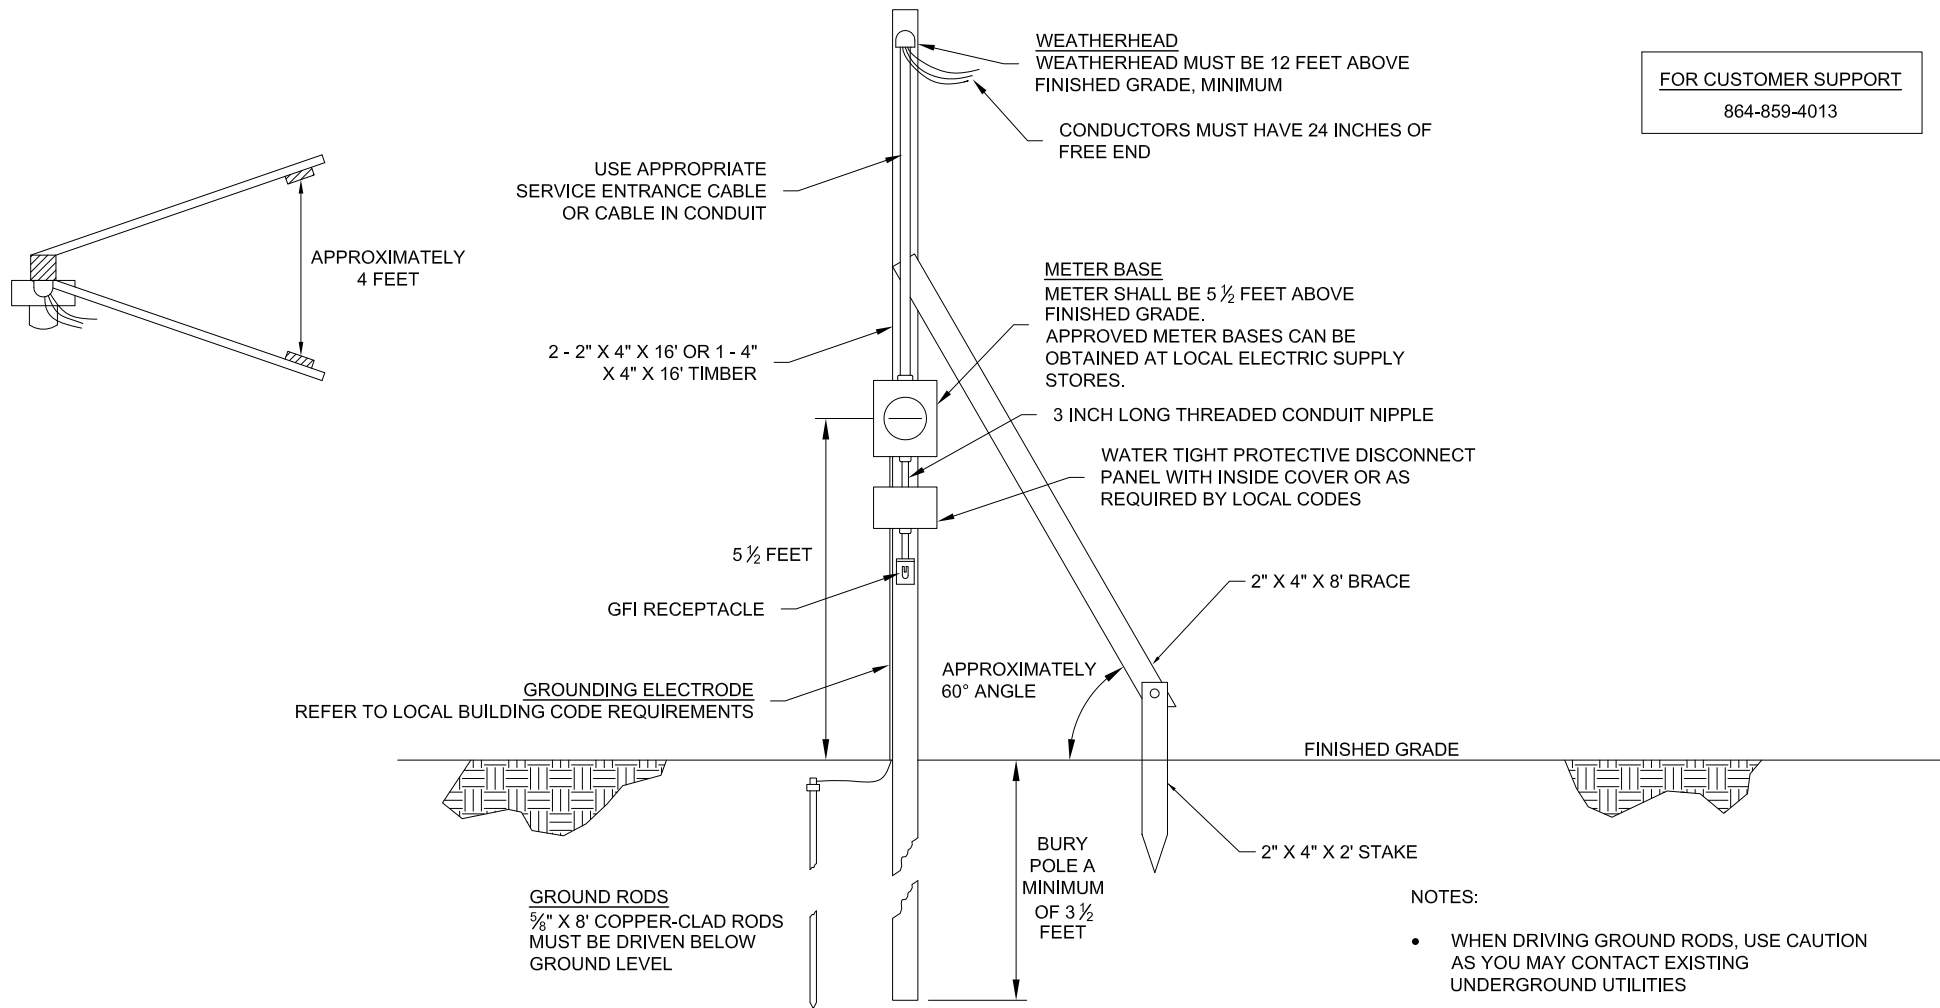

FOR CUSTOMER SUPPORT
864-859-4013

- NOTES:
- WHEN DRIVING GROUND RODS, USE CAUTION AS YOU MAY CONTACT EXISTING UNDERGROUND UTILITIES
 - FOR UNDERGROUND SERVICE, DO NOT LOCATE SERVICE POLE CLOSER MORE THAN FIVE FEET FROM PADMOUNT TRANSFORMER

SERVICE ENTRANCE MINIMUM REQUIREMENTS

TEMPORARY LOADS WITH OVERHEAD OR UNDERGROUND SERVICE