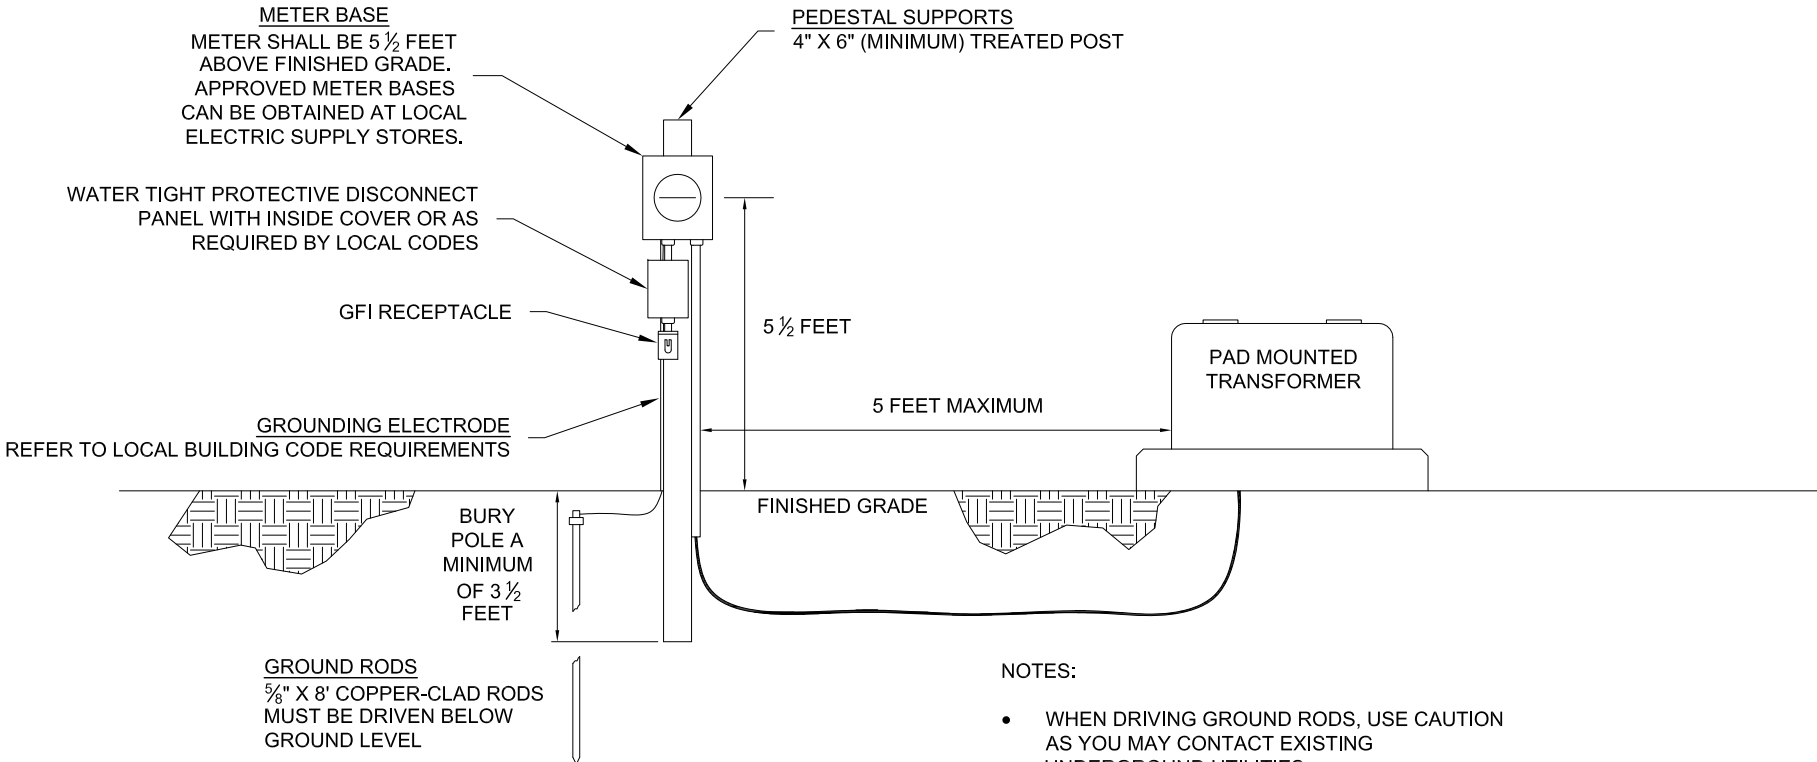

FOR CUSTOMER SUPPORT
864-859-4013

RECOMMENDED - CHECK WITH COUNTY CODES

- NOTES:
- WHEN DRIVING GROUND RODS, USE CAUTION AS YOU MAY CONTACT EXISTING UNDERGROUND UTILITIES
 - FOR UNDERGROUND SERVICE, DO NOT LOCATE SERVICE POLE CLOSER THAN FIVE FEET FROM PADMOUNT TRANSFORMER

SERVICE ENTRANCE MINIMUM REQUIREMENTS

TEMPORARY LOADS WITH UNDERGROUND POWER SOURCE